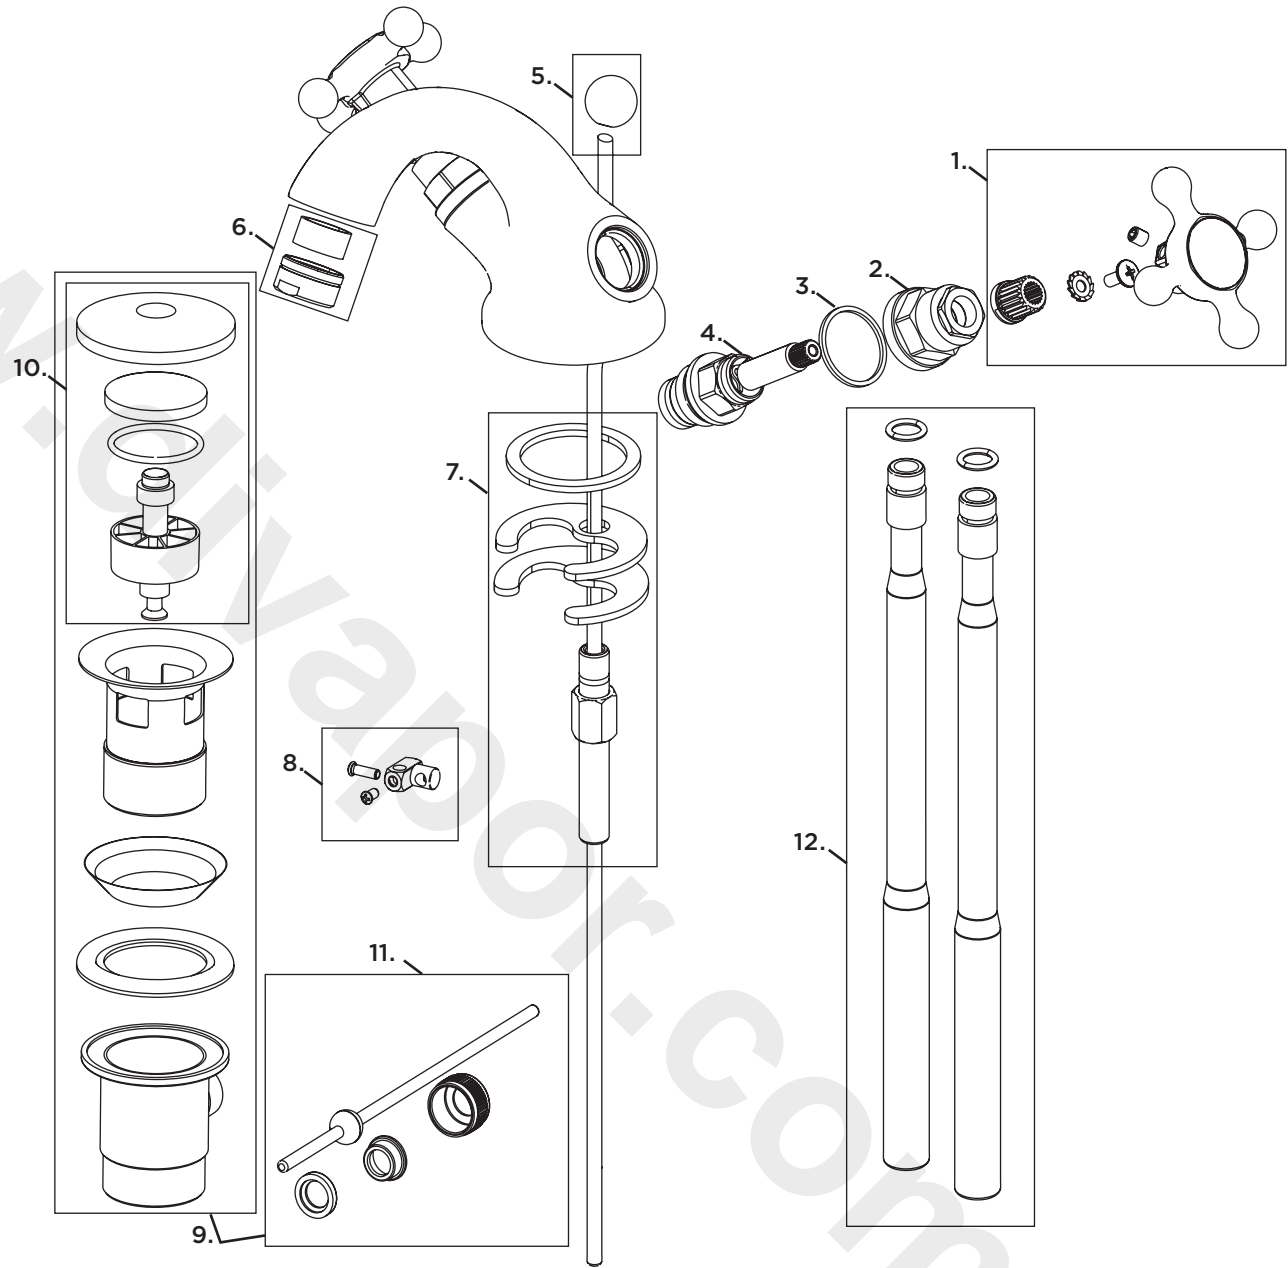

Product Code: TY2 BAS C

Revision: R1

1	Handle Assembly
2	Shroud
3	Decorative Fibre Washer
4	Valve
5	Pop Up Rod & Knob
6	Anti-Splash
7	Fixing Kit
8	Pop Up Rod Connector
9	Waste Assembly
10	Pop Up Waste Plug
11	Pop Up Assembly
12	Inlet Connections